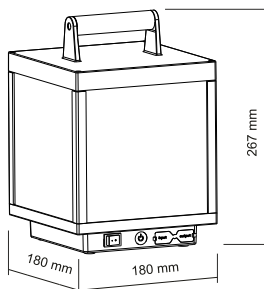

VISOR ALUMINIUM 5W 120° LED

IP54

7h. charging time

LI-ION

7.800 mAh Micro USB charge

POWER BANK FUNCTION

3 POSITIONS

CODE	COLOR	CCT	LUMENS	POWER	VOLTAGE	ANGLE	LIFETIME	RA	IP
3587	○ WHITE	3.000 K	400/200/50	5W	3,7V	120°	30.000h	80	54
3931	● CORTEN	3.000 K	400/200/50	5W	3,7V	120°	30.000h	80	54